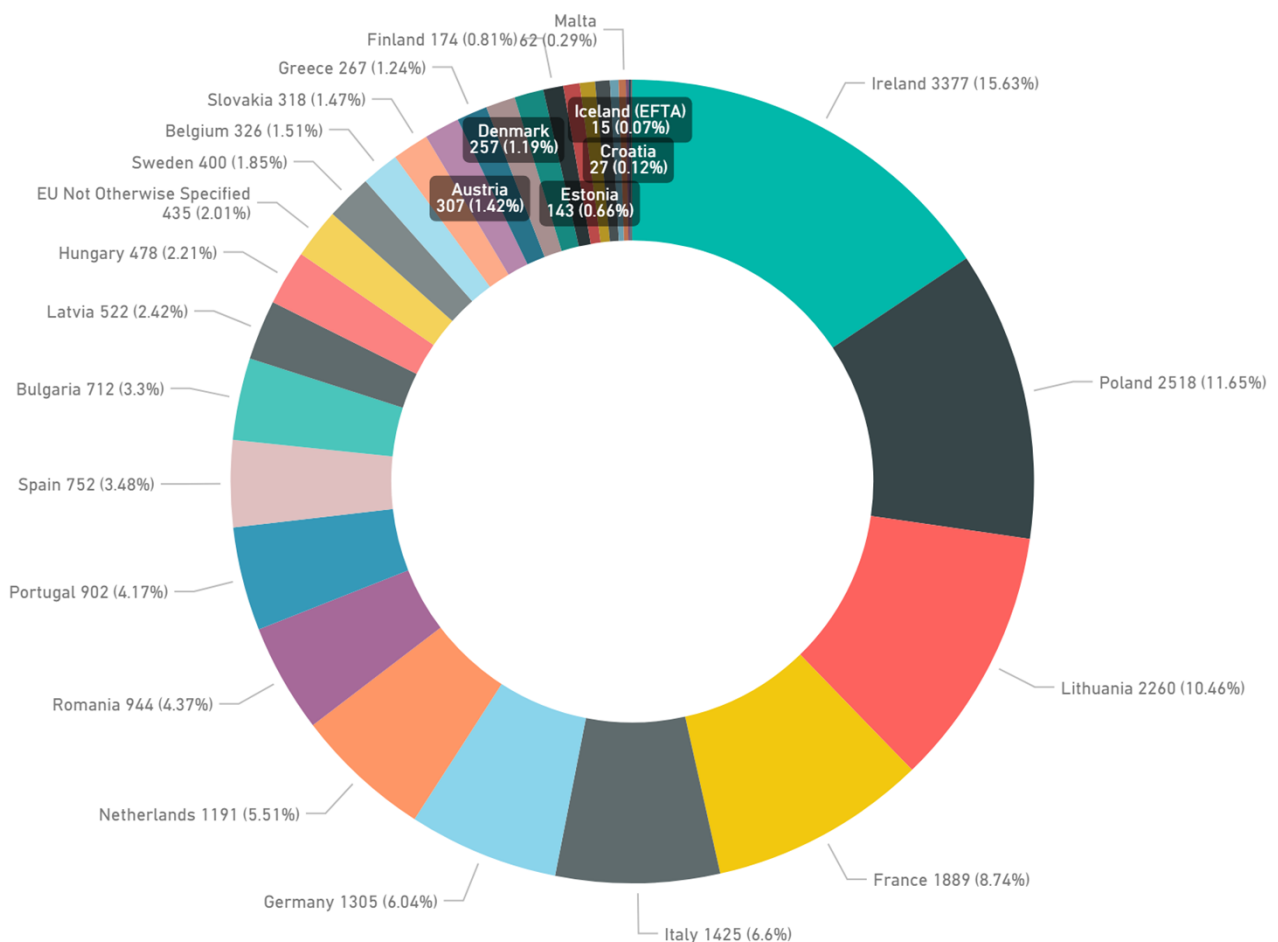

Appendix 3 – EU Residents and Communities in the Royal Borough of Greenwich

In December 2018, the Office for National Statistics (ONS) estimated the Royal Borough of Greenwich’s population as follows:

Total	British	Non-British (Total)	EU/EEA Nationals	Other Non-British
285,000	221,000	62,000	32,000	29,000

The ONS estimate provides only limited information about individual nationalities, although this information is available through the 2011 census, which provides information on nationality to Ward level. While the size of communities is likely to have changed since 2011, this data, which is presented on the charts below, provides an indication of the nationalities present in the Royal Borough of Greenwich, as well as the relative sizes of these communities.

EU/EEA Population (2011 Census)

EU/EEA Population by Nationality and Ward (2011) Census